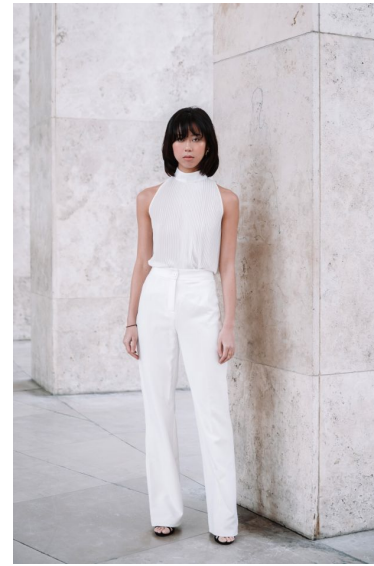

CE?CILIA MANIKHOUTH

Height 175cm/5'9" Bust 78cm/30.5" Waist 61cm/24" Hips 90cm/35.5"
Hair Red Eyes Brown

Ny Vestergade 5 | 1471 København | CVR: 39261545
europa@twomanagement.com