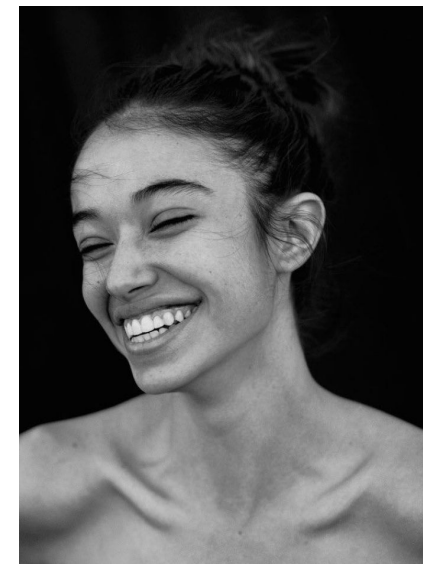

GAL ELUZ

Height 179cm/5'10.5" Bust 80cm/31.5" Waist 58cm/23" Hips 88cm/34.5"
Shoe 39.0 EU/8.0 US/6.0 UK Hair Black Eyes Brown

Ny Vestergade 5 | 1471 København | CVR: 39261545
europa@twomanagement.com