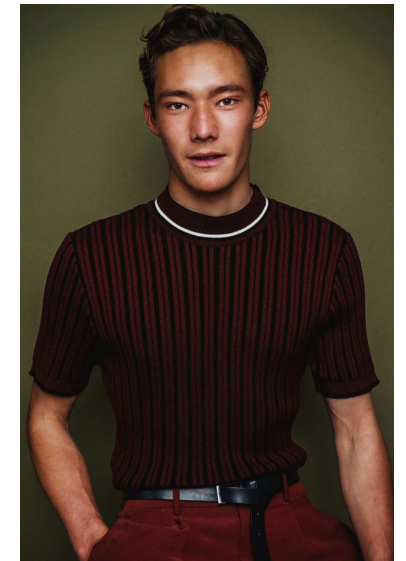

JAELEN KIM

Height 183cm/6'0" Waist 74cm/29" Chest 94cm/37"
Hair Brown Eyes Hazel

Ny Vestergade 5 | 1471 København | CVR: 39261545
europa@twomanagement.com