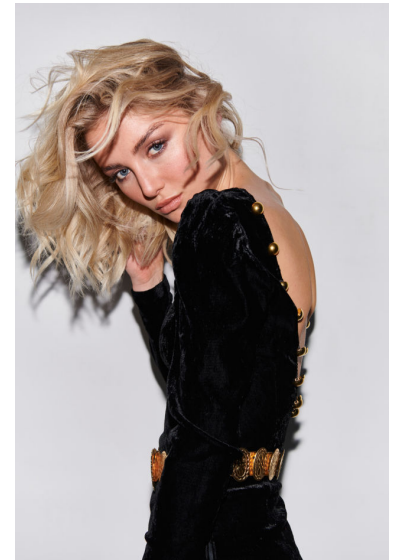

JULIA WULF

Height 177cm/5'9.5" Bust 89cm/35" Waist 61cm/24" Hips 90cm/35.5"  
Shoe 41.0 EU/10.0 US/7.0 UK Hair Blonde Eyes Blue

8000 Sunset Blvd Suite A201 | Los Angeles, CA 90046  
Phone: +1 310 276 0020 | [info@twomanagement.com](mailto:info@twomanagement.com)